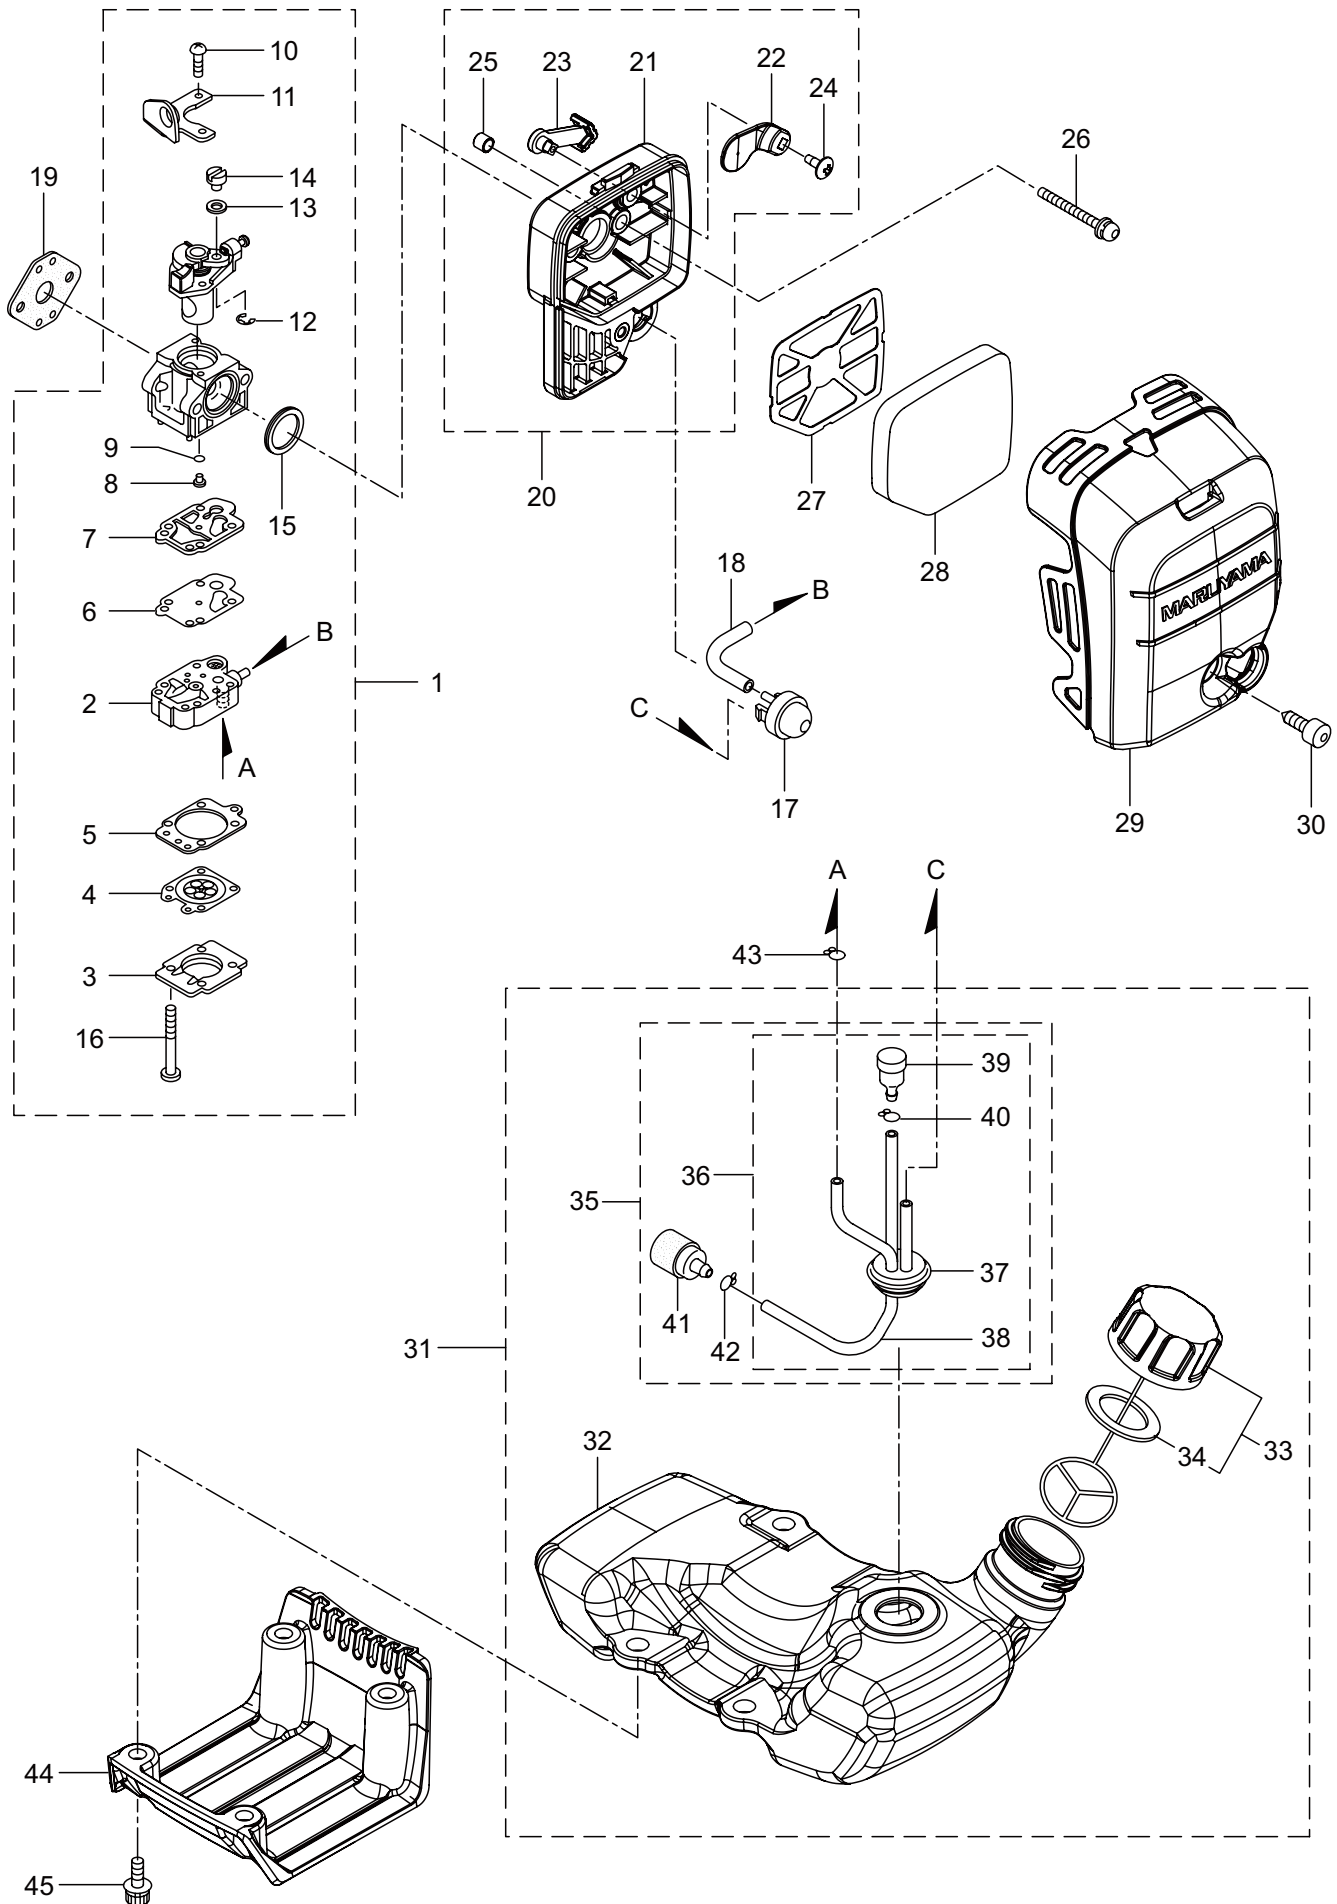

5. MX36EH
CARBURETOR, FUEL TANK

Ref. No.	Part No.	Part Name	Q'ty	Remarks
5-1	246167	Carburetor Ass'y	1	Incl.2-16
5-2	246365	Pump Body	1	
5-3	263726	Cover Plate	1	
5-4	283905	Diaphragm, Meterring	1	
5-5	263727	Gasket	1	
5-6	262994	Diaphragm,Fuel Pump	1	
5-7	282576	Gasket	1	
5-8	246467	Main Jet	1	
5-9	261871	O-Ring	1	
5-10	261875	Screw	2	
5-11	264677	Bracket	1	
5-12	261876	E-Ring	1	
5-13	264678	Washer	1	
5-14	261658	Swivel	1	
5-15	261657	Packing	1	
5-16	263737	Screw	4	
5-17	282299	Pump	1	
5-18	279839	Pipe	1	
5-19	262587	Gasket	1	
5-20	279778	Case Ass'y	1	Incl.21-25
5-21	279779	Case Body	1	
5-22	279840	Valve	1	
5-23	279841	Lever	1	
5-24	269032	Screw	1	
5-25	279848	Sleeve	2	
5-26	262720	Cap Screw	2	M5x55
5-27	279783	Plate	1	
5-28	279784	Element	1	
5-29	279786	Cleaner Cover	1	
5-30	286349	Knob	1	
5-31	563586	Fuel Tank Ass'y	1	Incl.32-42
5-32	279790	Fuel Tank	1	
5-33	275306	Fuel Tank Cap Ass'y	1	Incl.34
5-34	274875	Gasket	1	
5-35	563588	Fuel Pipe Pick-up Ass'y	1	Incl.36-42
5-36	246118	Fuel Pipe Ass'y	1	Incl.37-40
5-37	268065	Grommet	1	
5-38	262649	Fuel Pipe	1	
5-39	261590	Breather	1	
5-40	261117	Clip	1	
5-41	277887	Filter Ass'y	1	
5-42	563014	Clip	1	
5-43	563014	Clip	1	
5-44	279674	Stand	1	
5-45	268940	Screw	4	M5x18