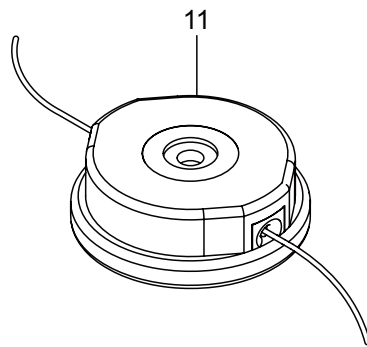

6. MX36EH
ACCESSORIES

Ref. No.	Part No.	Part Name	Q'ty	Remarks
6-1	560584	Tool Set	1	Incl.2-10
6-2	560535	Tool Bag	1	
6-3	560536	Box Spanner	1	17X19X(+)
6-4	560537	Double-ended Wrench	1	8x10
6-5	560538	Wrench	1	3mm
6-6	560539	Wrench	1	4mm
6-7	560540	Wrench	1	5mm
6-8	560541	Bolt Set	1	Incl.9
6-9	560542	Cap Screw	4	M6x20
6-10	560585	Wire Guide	2	
6-11	231202	Semi-Auto Head (L)	1	
6-12	560349	Instruction Manual	1	GB/ES/PT
6-13	560403	Instruction Manual	1	FR/IT/DE
6-14	560404	Instruction Manual	1	GR/PL/RO
6-15	560405	Instruction Manual	1	NL/HR
6-16	524723	Parts List	1	MX36EH