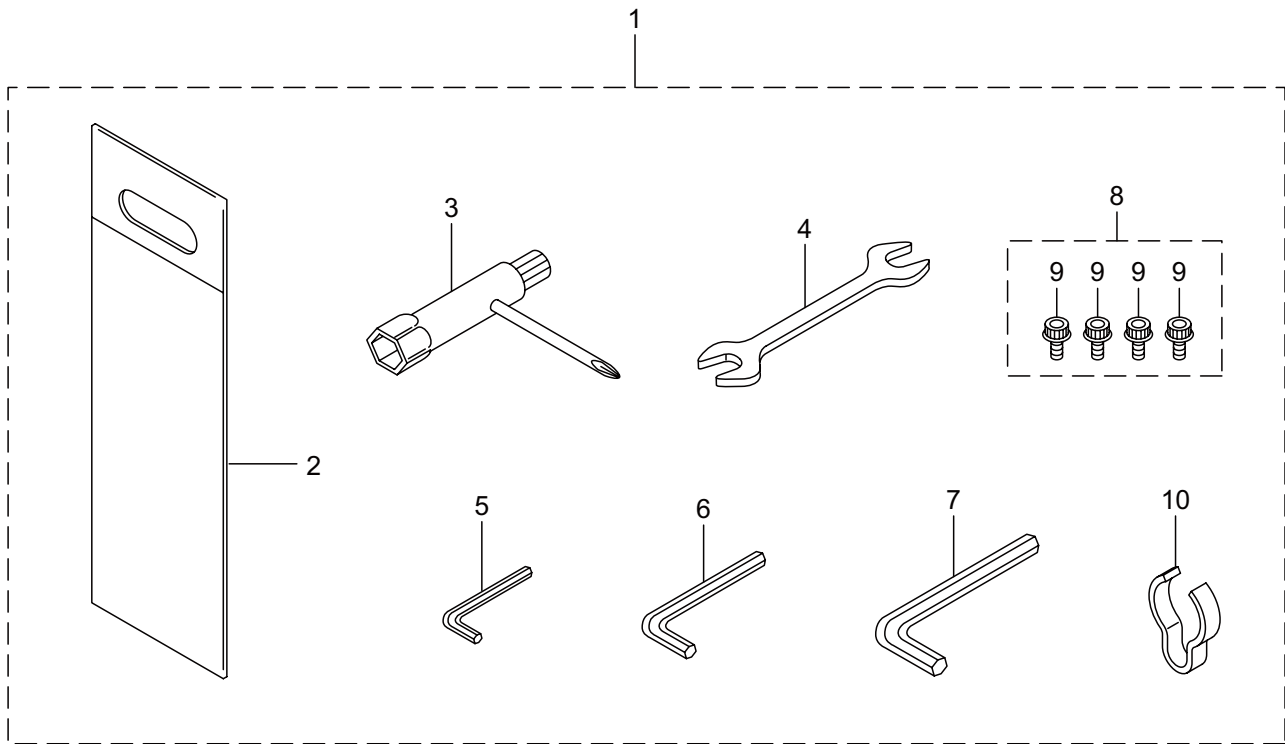

6. MX36EH
ACCESSORIES

Ref. No.	Part No.	Part Name	Q'ty	Remarks
6-1	560584	Tool Set	1	Incl.2-10
6-2	560535	Tool Bag	1	
6-3	560536	Box Spanner	1	17X19X(+)
6-4	560537	Double-ended Wrench	1	8x10
6-5	560538	Wrench	1	3mm
6-6	560539	Wrench	1	4mm
6-7	560540	Wrench	1	5mm
6-8	560541	Bolt Set	1	Incl.9
6-9	560542	Cap Screw	4	M6x20
6-10	560585	Wire Guide	2	
6-11	231202	Semi-Auto Head (L)	1	
6-12	560349	Instruction Manual	1	GB/ES/PT
6-13	560403	Instruction Manual	1	FR/IT/DE
6-14	560404	Instruction Manual	1	GR/PL/RO
6-15	560405	Instruction Manual	1	NL/HR
6-16	524723	Parts List	1	MX36EH