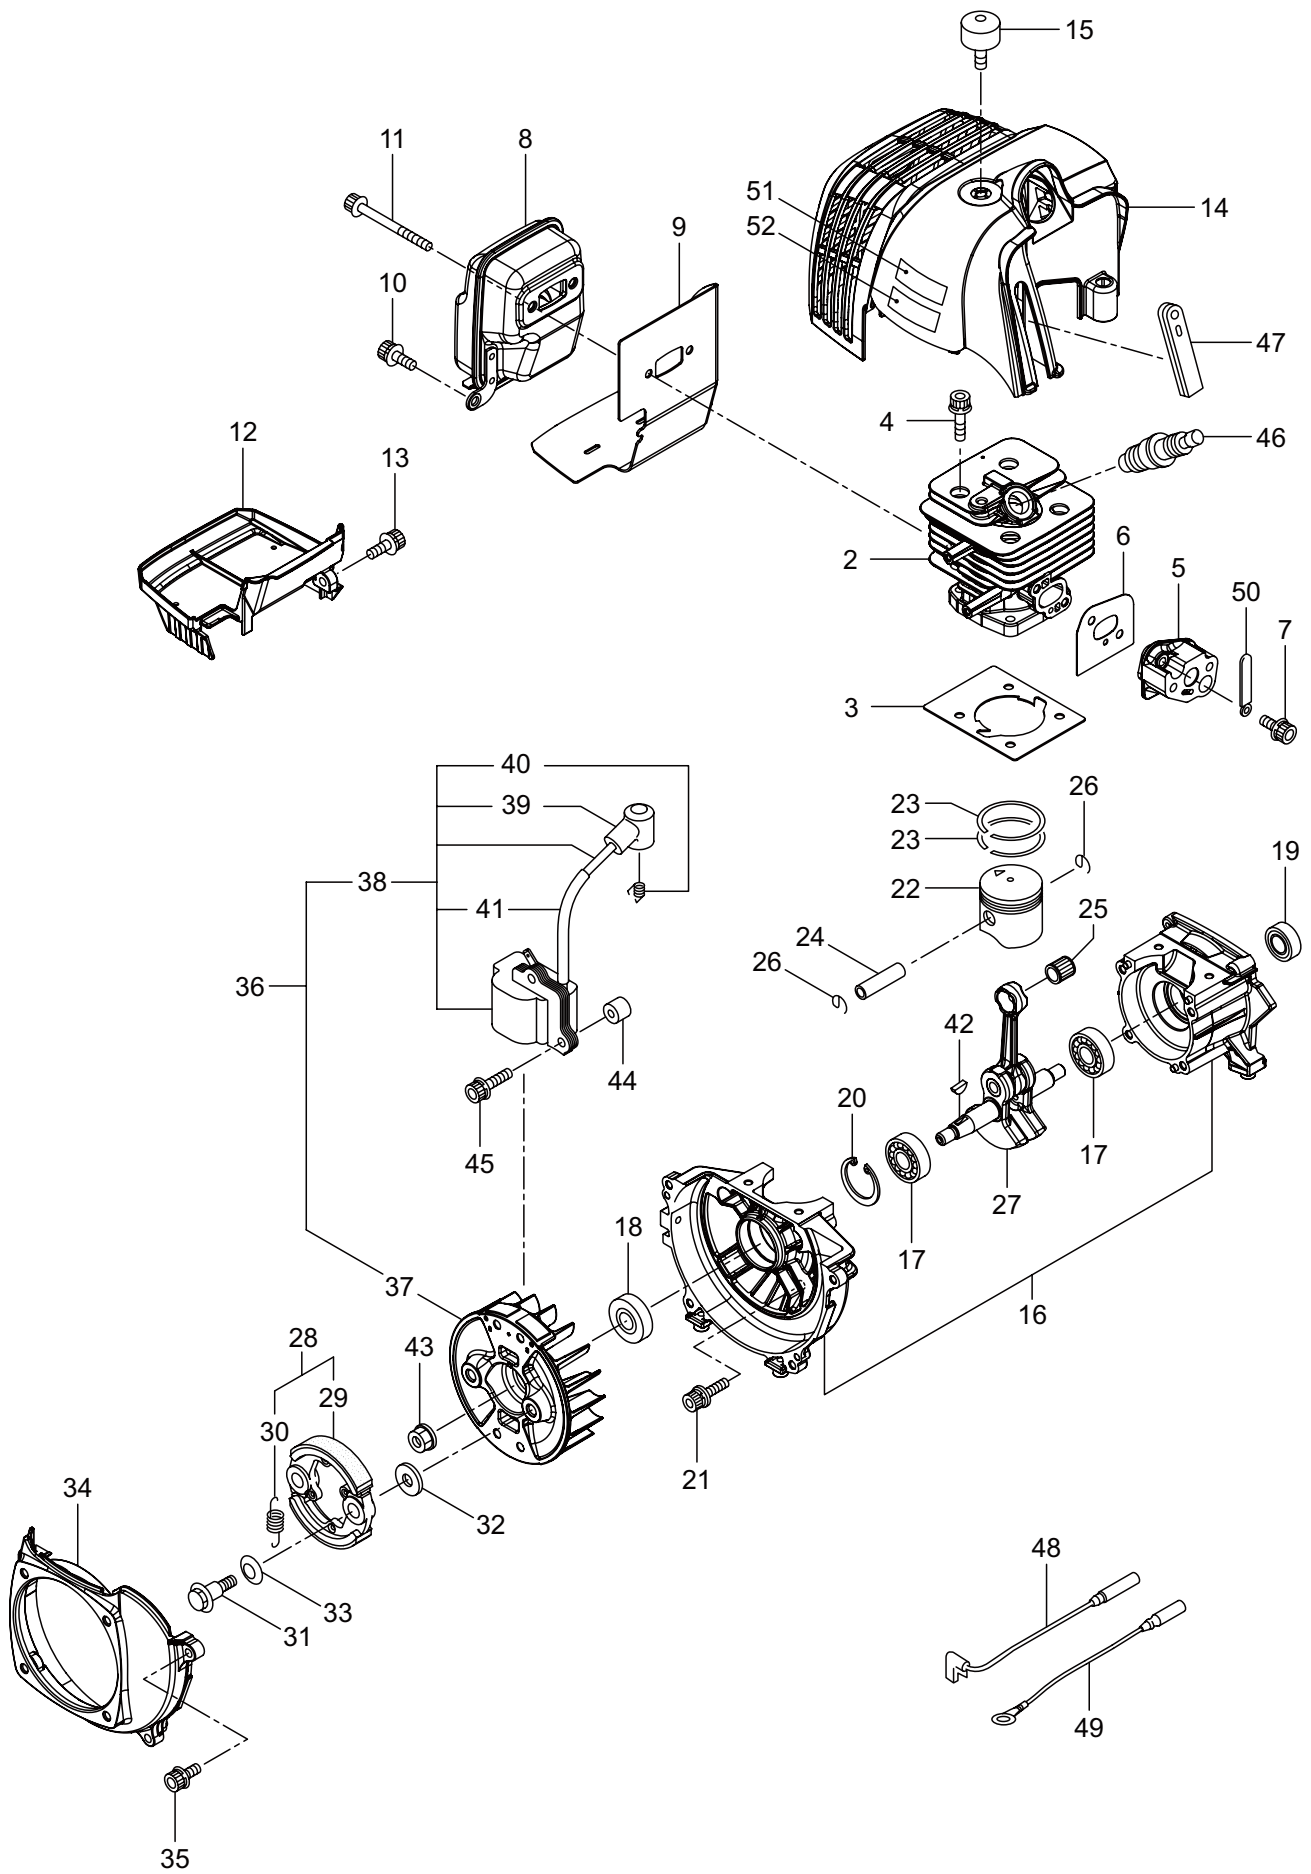

3. MX36EH ENGINE

Ref. No.	Part No.	Part Name	Q'ty	Remarks
3-46	288264	Spark Plug	1	BPMR8Y
3-47	286988	Grommet	1	
3-48	269722	Lead	1	
3-49	284541	Wire,Lead	1	
3-50	264588	Clamp	1	
3-51	563192	Label	1	TOKYO JAPAN
3-52	563609	Label	1