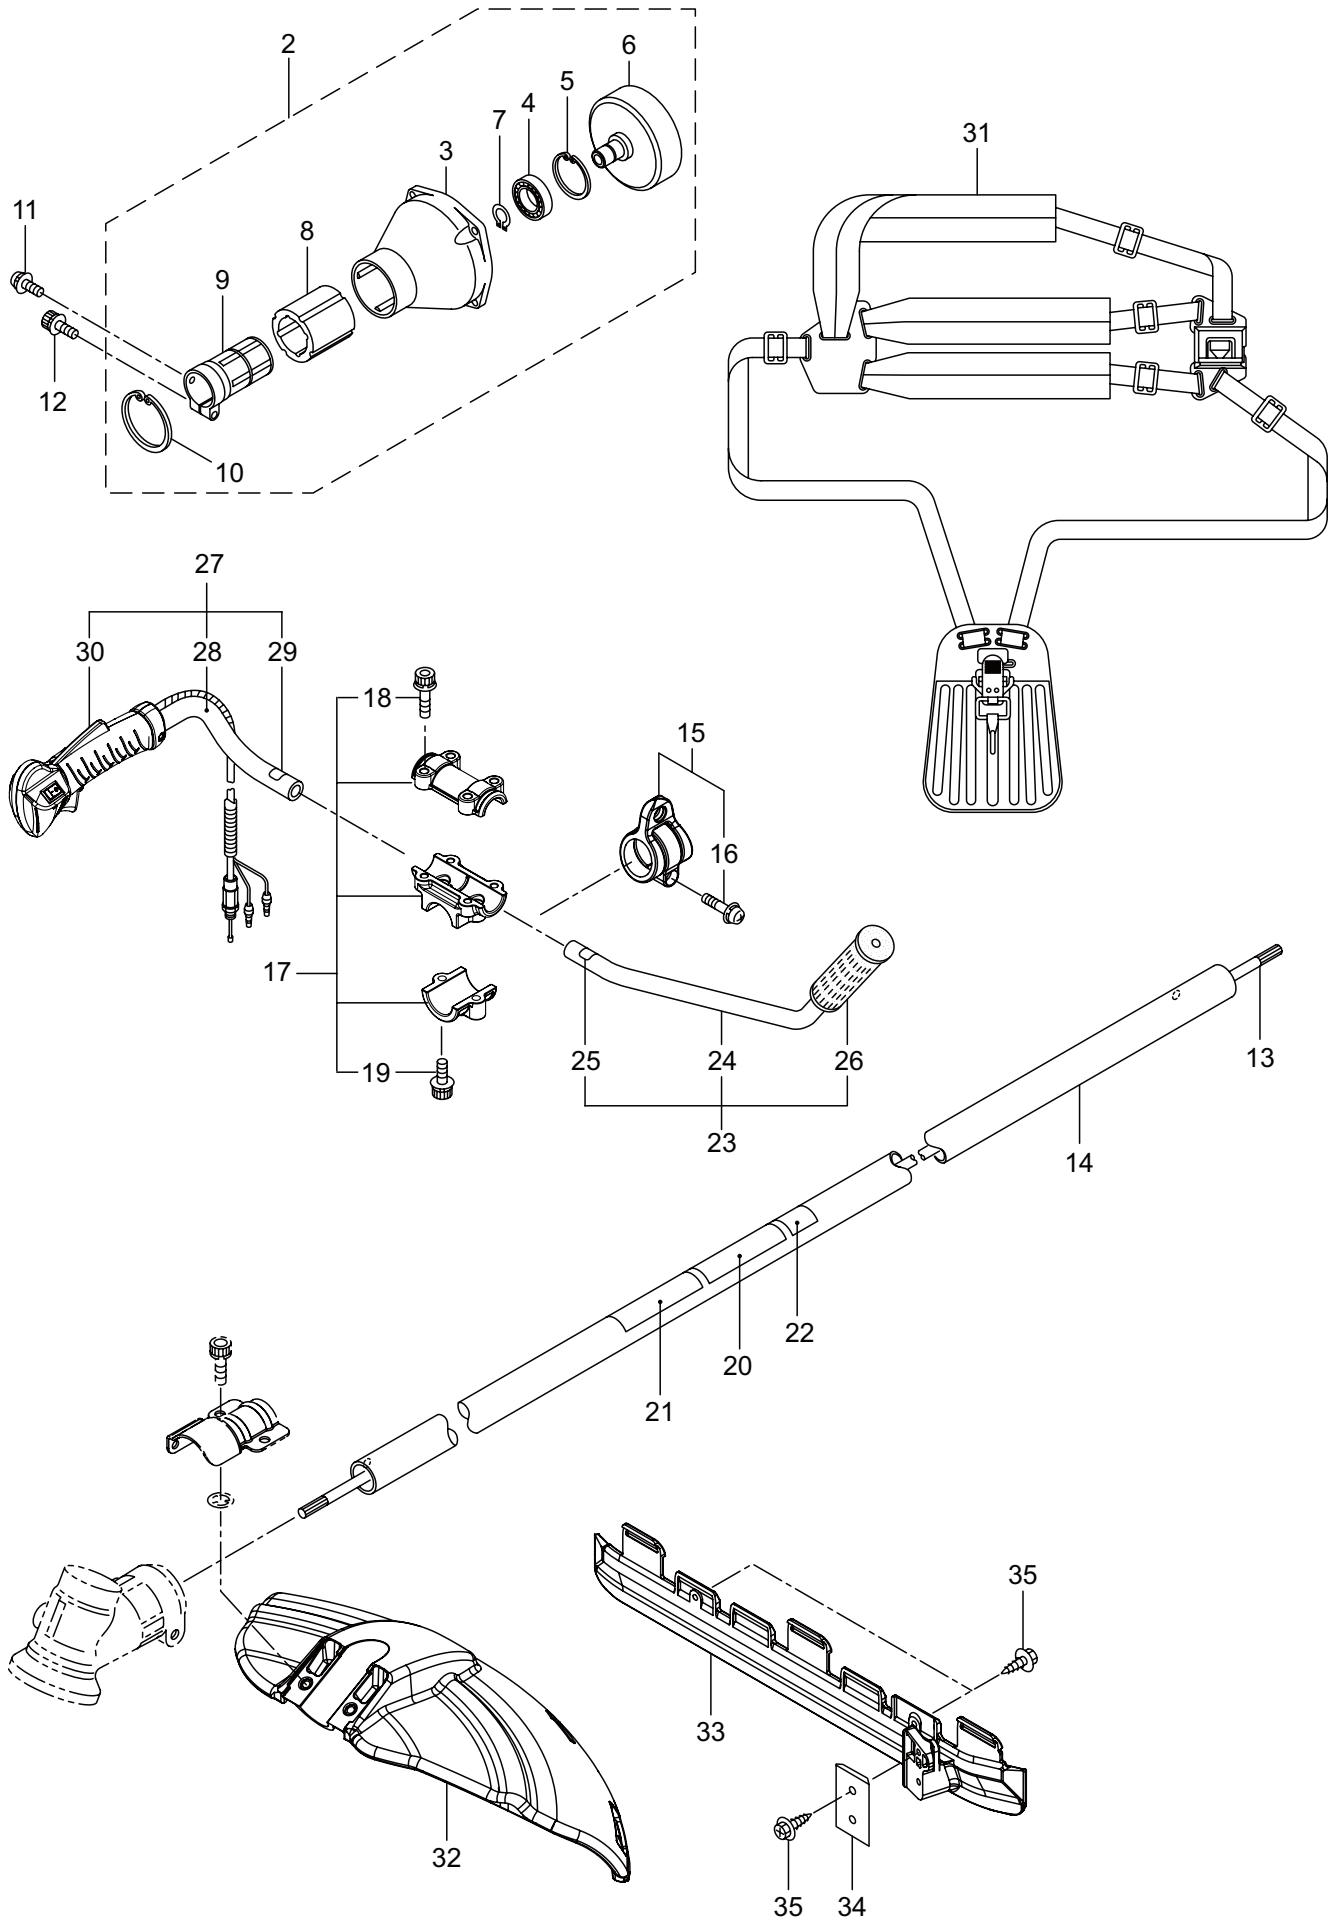

PARTS LIST

MX36EH

CONTENTS

1. MAIN BODY	1 ~ 2
2. GEARCASE.....	3 ~ 4
3. ENGINE.....	5 ~ 8
4. RECOIL STARTER	9 ~ 10
5. CARBURETOR, FUEL TANK	11 ~ 12
6. ACCESSORIES	13 ~ 14

2020. 01.

MARUYAMA

P/N 524723-1

1. MX36EH
MAIN BODY

Ref. No.	Part No.	Part Name	Q'ty	Remarks
1-1	366134	MX36EH	1	
1-2	560548	Clutch Case Ass'y	1	Incl.3-10
1-3	560482	Clutch Case	1	
1-4	140474	Bearing	1	#6202ZZ
1-5	012380	Snap Ring	1	#35
1-6	560483	Clutch Drum	1	
1-7	012384	Snap Ring	1	#15
1-8	560484	Buffer	1	
1-9	560549	Driveshaft Tube Adapter	1	
1-10	065601	Snap Ring	1	H45
1-11	560486	Screw	1	M5x10
1-12	560487	Cap Screw	1	M6x30
1-13	560515	Driveshaft Ass'y	1	
1-14	560550	Driveshaft Tube	1	
1-15	560554	Hanging Bracket Ass'y	1	Incl.16
1-16	560496	Screw	1	M5x25
1-17	560734	Bracket Ass'y	1	Incl.18,19
1-18	560758	Cap Screw	4	M6x25
1-19	560487	Cap Screw	2	M6x30
1-20	560578	Label	1	MX36EH
1-21	560579	Label	1	
1-22	560580	Label	1	116dBA
1-23	560581	Handle Ass'y-Left	1	Incl.24-26
1-24	560310	Handle	1	
1-25	560522	Label	1	
1-26	226512	Grip	1	
1-27	560582	Handle Ass'y-Right	1	Incl.28-30
1-28	560311	Handle	1	
1-29	560522	Label	1	
1-30	560400	Throttle Trigger	1	
1-31	560583	Hanging Strap Ass'y	1	
1-32	560347	Safety Cover	1	
1-33	234999	Cover Extension	1	
1-34	230747	String Cutter	1	
1-35	232689	Screw	3	M5x16

2. MX36EH
GEARCASE

Ref. No.	Part No.	Part Name	Q'ty	Remarks
2-1	560638	Gearcase Ass'y	1	Incl.2-23
2-2	560565	Gearcase Ass'y	1	Incl.3-18
2-3	560566	Gearcase	1	
2-4	560504	Bolt	1	M6x8
2-5	560487	Cap Screw	1	M6x30
2-6	560567	Bearing	1	#629
2-7	560577	Gear Set	1	
2-8	560570	Bearing	1	#6201 2RS
2-9	016732	Snap Ring	1	#32
2-10	014490	Bearing	1	#6000
2-11	106933	Bearing	1	#6000Z
2-12	014210	Snap Ring	1	#10
2-13	054676	Snap Ring	1	#26
2-14	560572	Bracket A Ass'y	1	
2-15	560575	Bracket B	1	
2-16	560576	Stabilizer	1	
2-17	232920	Nut	1	M10x1.25
2-18	560732	Blade Shaft	1	
2-19	560593	Bracket Ass'y	1	
2-20	560594	Bracket	1	
2-21	560647	Cap Screw	2	M6x25
2-22	231704	Washer	2	6x13xt1.0
2-23	560602	Cap Screw	1	M5x12