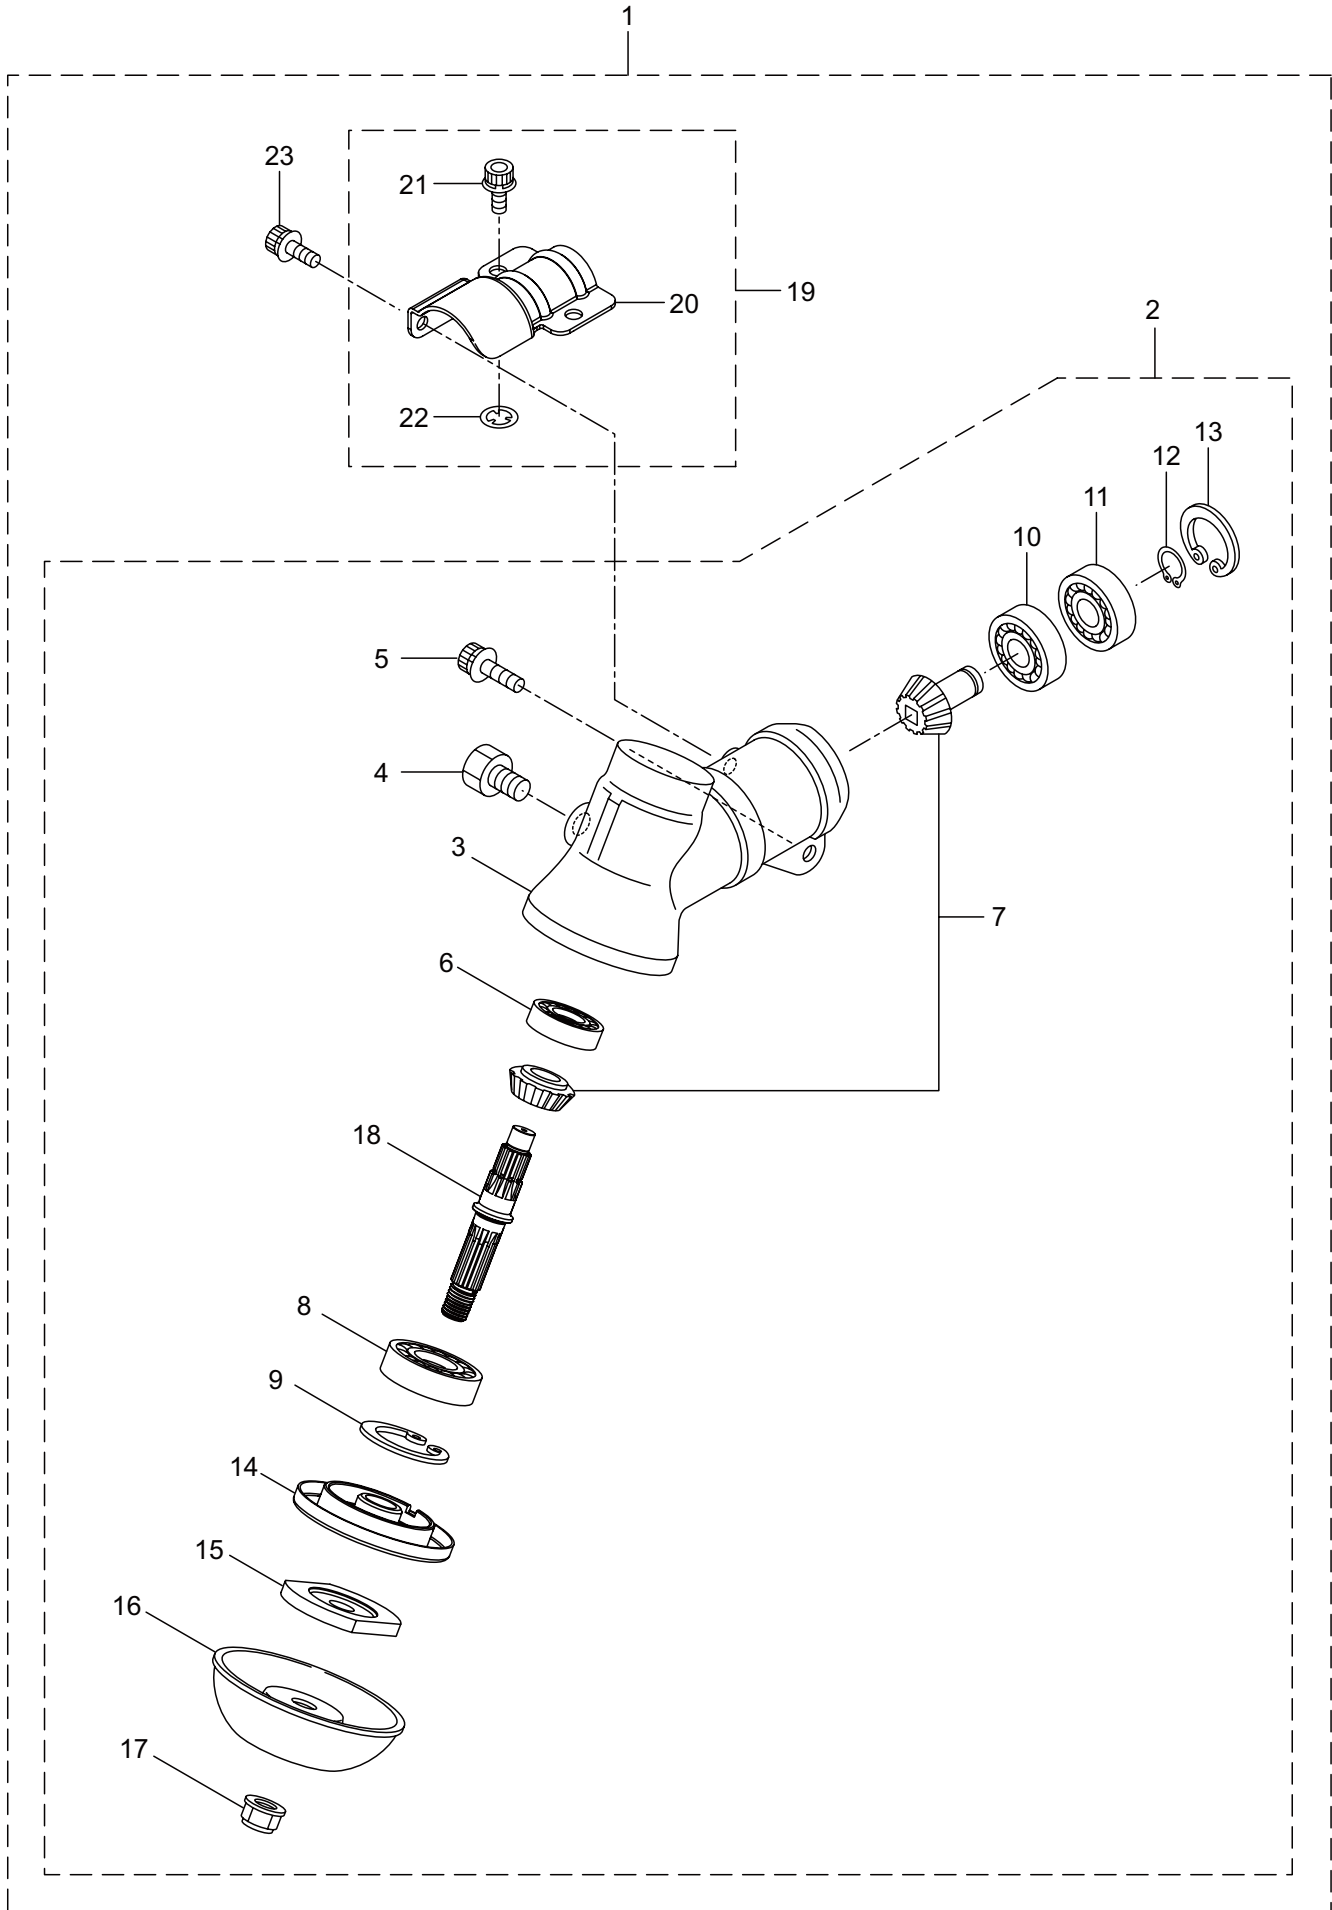

PARTS LIST

MX36EH

CONTENTS

1. MAIN BODY	1 ~ 2
2. GEARCASE.....	3 ~ 4
3. ENGINE.....	5 ~ 8
4. RECOIL STARTER	9 ~ 10
5. CARBURETOR, FUEL TANK	11 ~ 12
6. ACCESSORIES	13 ~ 14

2020. 01.

MARUYAMA

P/N 524723-1

1. MX36EH
MAIN BODY

Ref. No.	Part No.	Part Name	Q'ty	Remarks
1-1	366134	MX36EH	1	
1-2	560548	Clutch Case Ass'y	1	Incl.3-10
1-3	560482	Clutch Case	1	
1-4	140474	Bearing	1	#6202ZZ
1-5	012380	Snap Ring	1	#35
1-6	560483	Clutch Drum	1	
1-7	012384	Snap Ring	1	#15
1-8	560484	Buffer	1	
1-9	560549	Driveshaft Tube Adapter	1	
1-10	065601	Snap Ring	1	H45
1-11	560486	Screw	1	M5x10
1-12	560487	Cap Screw	1	M6x30
1-13	560515	Driveshaft Ass'y	1	
1-14	560550	Driveshaft Tube	1	
1-15	560554	Hanging Bracket Ass'y	1	Incl.16
1-16	560496	Screw	1	M5x25
1-17	560734	Bracket Ass'y	1	Incl.18,19
1-18	560758	Cap Screw	4	M6x25
1-19	560487	Cap Screw	2	M6x30
1-20	560578	Label	1	MX36EH
1-21	560579	Label	1	
1-22	560580	Label	1	116dBA
1-23	560581	Handle Ass'y-Left	1	Incl.24-26
1-24	560310	Handle	1	
1-25	560522	Label	1	
1-26	226512	Grip	1	
1-27	560582	Handle Ass'y-Right	1	Incl.28-30
1-28	560311	Handle	1	
1-29	560522	Label	1	
1-30	560400	Throttle Trigger	1	
1-31	560583	Hanging Strap Ass'y	1	
1-32	560347	Safety Cover	1	
1-33	234999	Cover Extension	1	
1-34	230747	String Cutter	1	
1-35	232689	Screw	3	M5x16

2. MX36EH
GEARCASE

Ref. No.	Part No.	Part Name	Q'ty	Remarks
2-1	560638	Gearcase Ass'y	1	Incl.2-23
2-2	560565	Gearcase Ass'y	1	Incl.3-18
2-3	560566	Gearcase	1	
2-4	560504	Bolt	1	M6x8
2-5	560487	Cap Screw	1	M6x30
2-6	560567	Bearing	1	#629
2-7	560577	Gear Set	1	
2-8	560570	Bearing	1	#6201 2RS
2-9	016732	Snap Ring	1	#32
2-10	014490	Bearing	1	#6000
2-11	106933	Bearing	1	#6000Z
2-12	014210	Snap Ring	1	#10
2-13	054676	Snap Ring	1	#26
2-14	560572	Bracket A Ass'y	1	
2-15	560575	Bracket B	1	
2-16	560576	Stabilizer	1	
2-17	232920	Nut	1	M10x1.25
2-18	560732	Blade Shaft	1	
2-19	560593	Bracket Ass'y	1	
2-20	560594	Bracket	1	
2-21	560647	Cap Screw	2	M6x25
2-22	231704	Washer	2	6x13xt1.0
2-23	560602	Cap Screw	1	M5x12