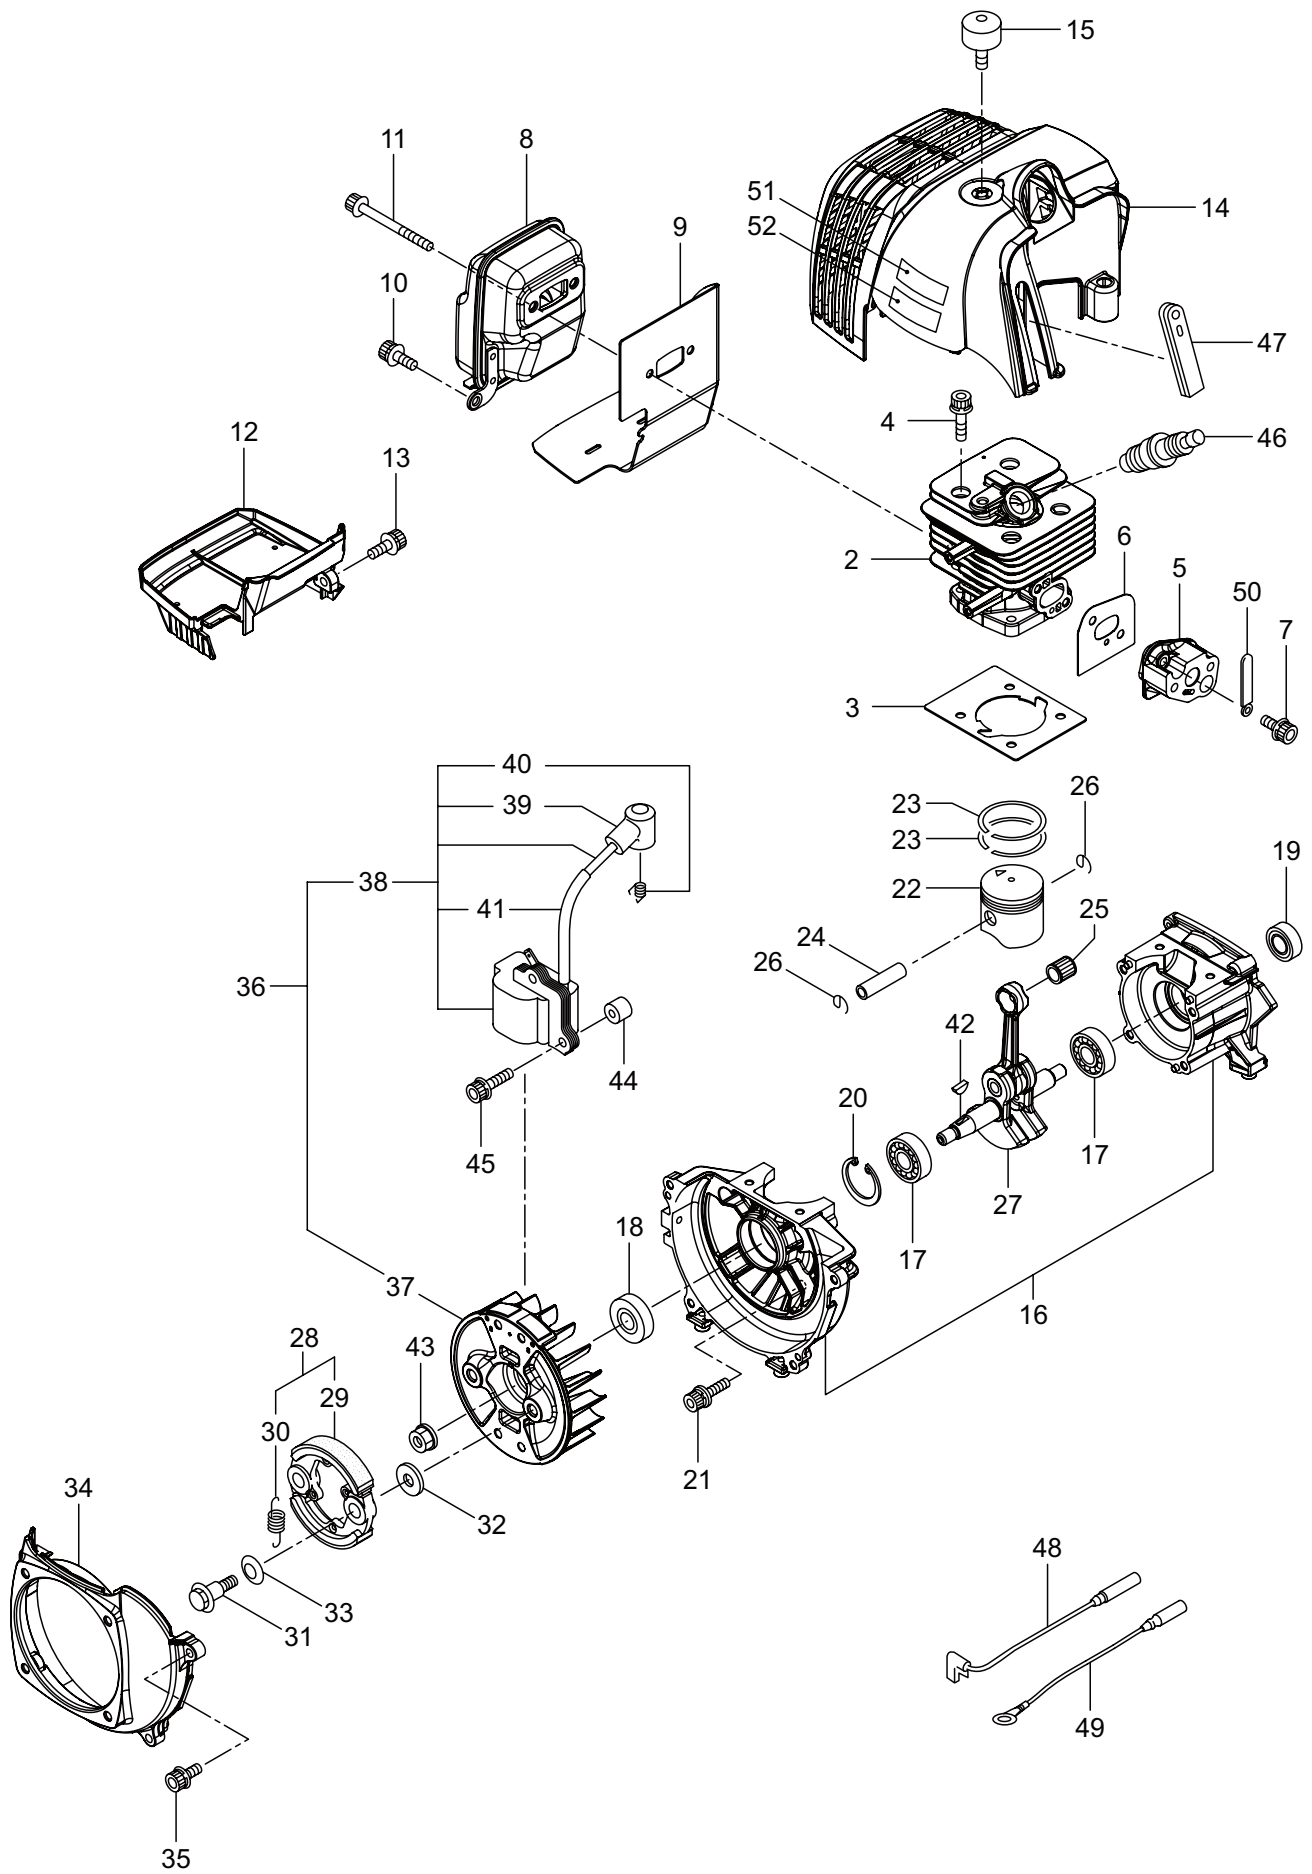

3. MX36EH ENGINE

Ref. No.	Part No.	Part Name	Q'ty	Remarks
3-1	875285	Engine	1	FE362TH/01
3-2	246041	Cylinder	1	
3-3	279859	Gasket	1	
3-4	261250	Cap Screw	4	M5x20
3-5	279669	Insulator	1	
3-6	279671	Gasket	1	
3-7	265924	Cap Screw	2	M5x25
3-8	279712	Muffler Comp	1	
3-9	279762	Gasket	1	
3-10	261607	Cap Screw	1	M5x16
3-11	266713	Cap Screw	2	M5x60
3-12	279767	Under Cover	1	
3-13	261607	Cap Screw	1	M5x16
3-14	279770	Top Cover	1	
3-15	285843	Knob	1	
3-16	279498	Crankcase	1	
3-17	261384	Bearing	2	#6201C3
3-18	261385	Oil Seal	1	ISCD12327
3-19	261386	Oil Seal	1	ISCD12227
3-20	016732	Snap Ring	1	#32
3-21	261612	Cap Screw	4	M5x30
3-22	279356	Piston	1	
3-23	246102	Piston Ring	2	
3-24	265068	Piston Pin	1	
3-25	265225	Bearing,Needle	1	
3-26	261393	Clip,Piston Pin	2	
3-27	279329	Crankshaft/Conn.Rod Ass'y	1	
3-28	286905	Clutch Ass'y	1	Incl.29,30
3-29	286906	Clutch Shoe	2	(2)Required
3-30	286907	Spring, Clutch	1	
3-31	246377	Clutch Bolt	2	
3-32	262683	Washer	2	8x22xt1.2
3-33	262682	Wave Washer	2	
3-34	279702	Fan Cover	1	
3-35	261250	Cap Screw	4	M5x20
3-36	563598	Magneto Ass'y	1	Incl.37-41
3-37	279362	Rotor/Fan	1	
3-38	246195	Ignition Coil Ass'y	1	Incl.39-41
3-39	283178	Plug Boot	1	
3-40	272805	Connector	1	
3-41	283272	Insulator	1	
3-42	261076	Woodruff Key	1	3x10
3-43	261417	Nut,Rotor	1	M8
3-44	280381	Spacer	2	
3-45	261256	Cap Screw	2	M4x25