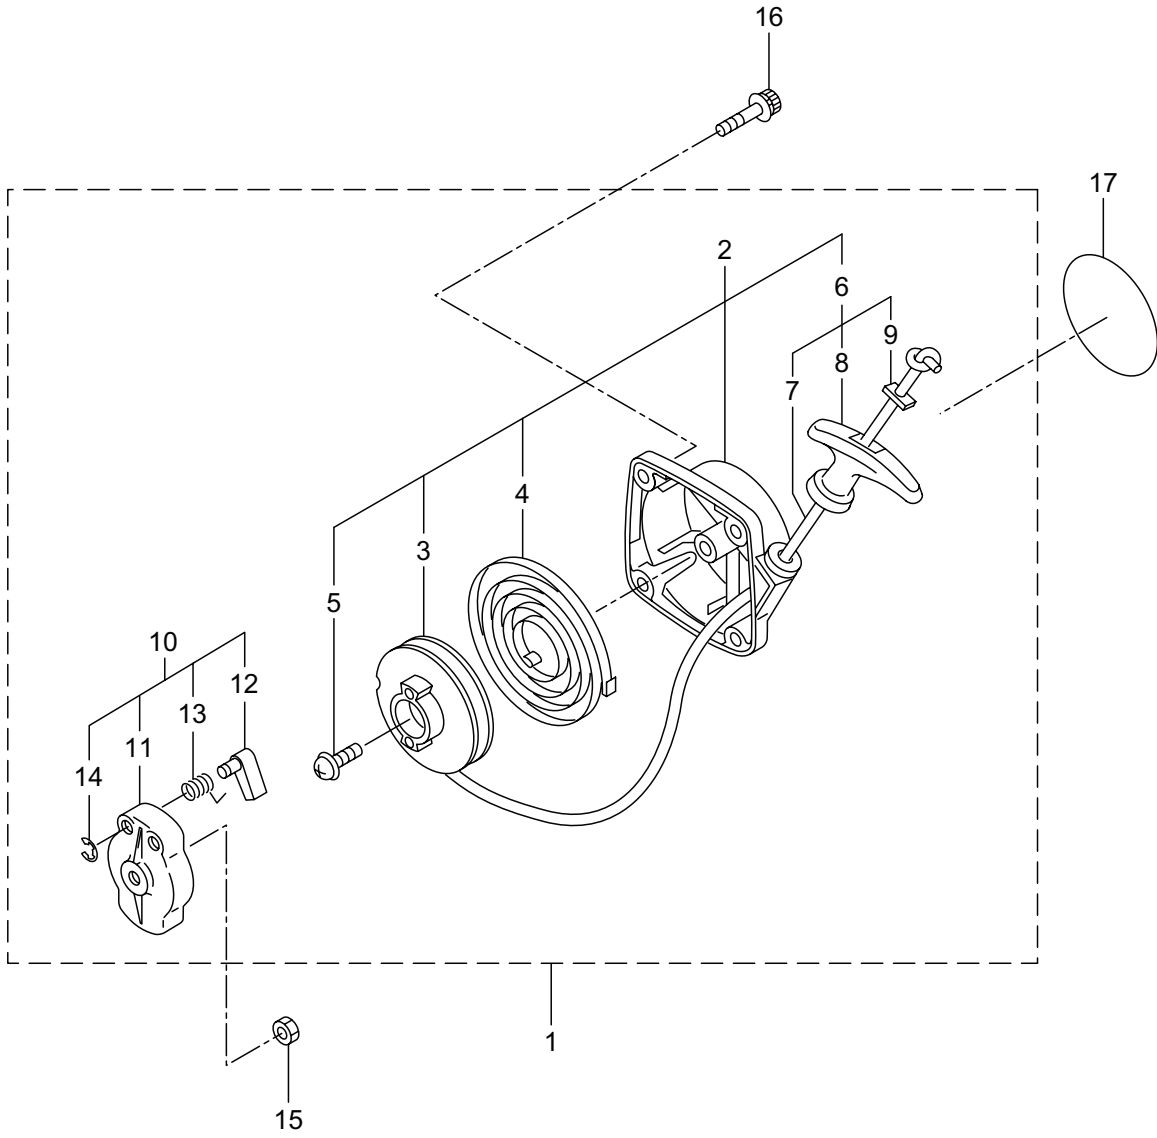

4. MX36EH
RECOIL STARTER

Ref. No.	Part No.	Part Name	Q'ty	Remarks
4-1	563607	Recoil Starter Ass'y	1	Incl.2-14
4-2	246299	Recoil Ass'y	1	Incl.3-9
4-3	279893	Reel	1	
4-4	279894	Spiral Spring	1	
4-5	279895	Screw	1	
4-6	246300	Rope Ass'y	1	Incl.7-9
4-7	246435	Starter Rope	1	
4-8	287651	Starter Grip	1	
4-9	283511	Rope Stopper	1	
4-10	261421	Starter Pawl Ass'y	1	Incl.11-14
4-11	261726	Pawl Case	1	
4-12	261727	Pawl	1	
4-13	261728	Return Spring	1	
4-14	020299	E-Ring	1	#4
4-15	285736	Nut	1	M8
4-16	281211	Cap Screw	4	M4x20
4-17	563601	Label	1